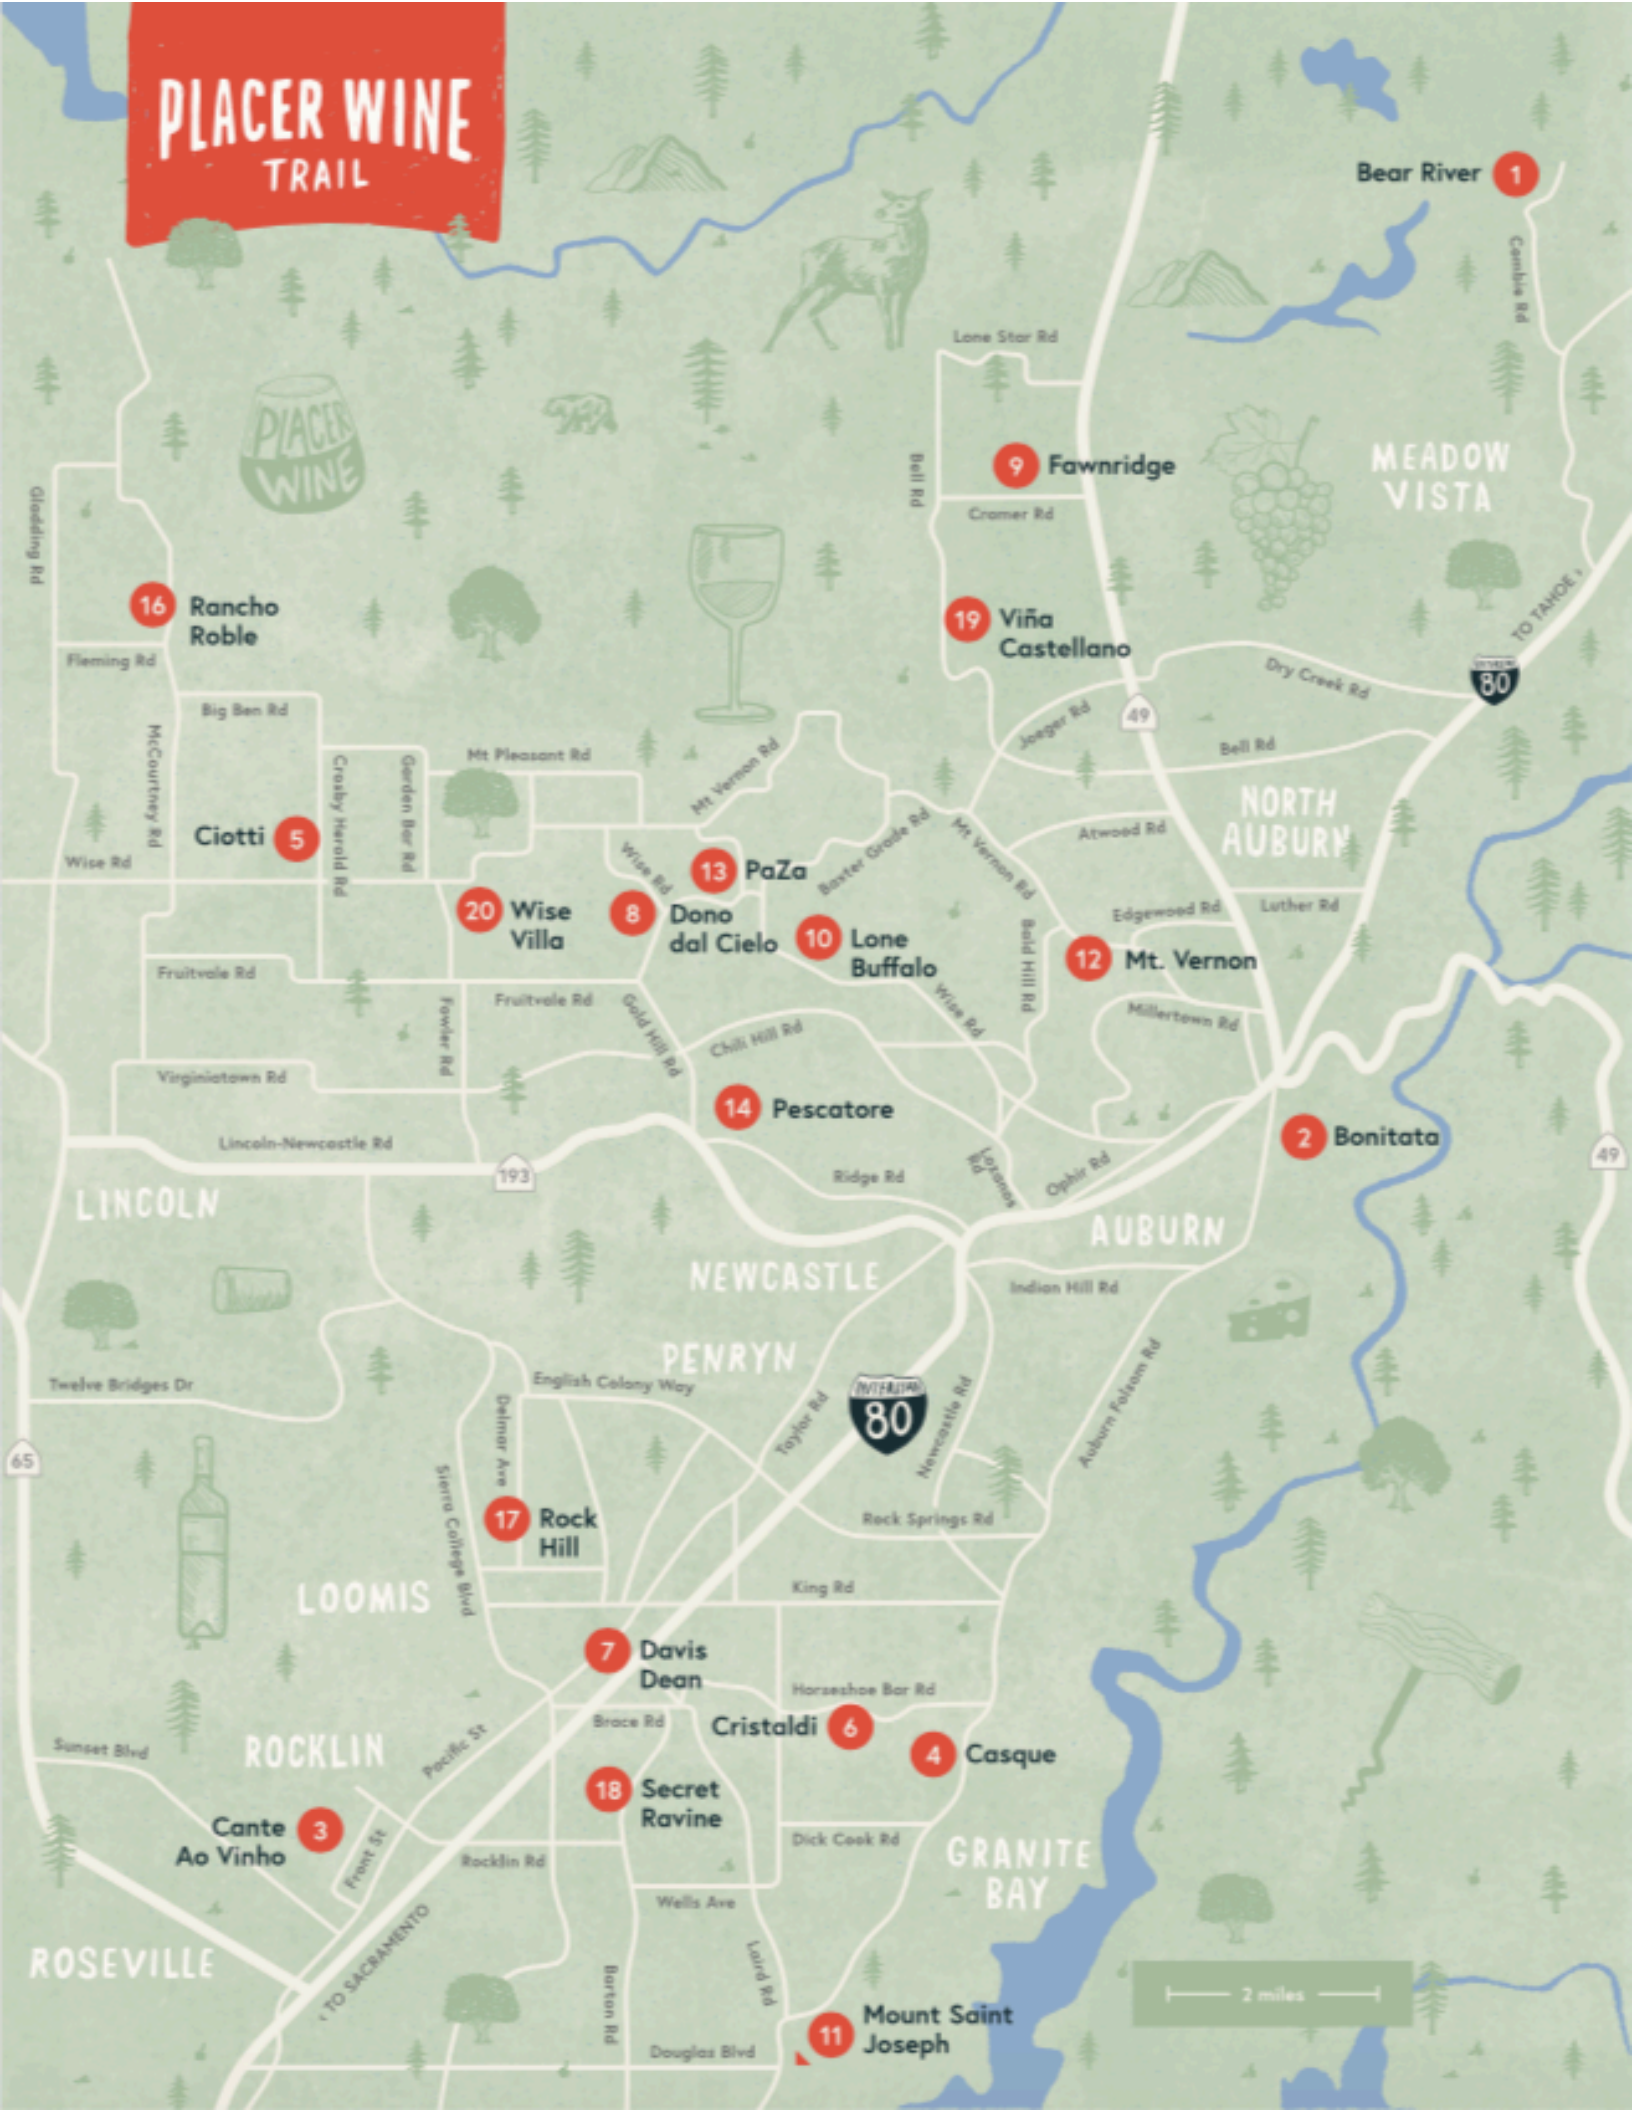

PLACER WINE TRAIL

Bear River 1

9 Fawnridge

19 Viña Castellano

MEADOW VISTA

80

16 Rancho Roble

5 Ciotti

20 Wise Villa

8 Dono dal Cielo

13 PaZa

10 Lone Buffalo

12 Mt. Vernon

NORTH AUBURN

14 Pescatore

2 Bonitata

LINCOLN

NEWCASTLE

AUBURN

PENRYN

80

17 Rock Hill

7 Davis Dean

6 Cristaldi

4 Casque

LOOMIS

ROCKLIN

3 Cante Ao Vinho

18 Secret Ravine

GRANITE BAY

11 Mount Saint Joseph

ROSEVILLE